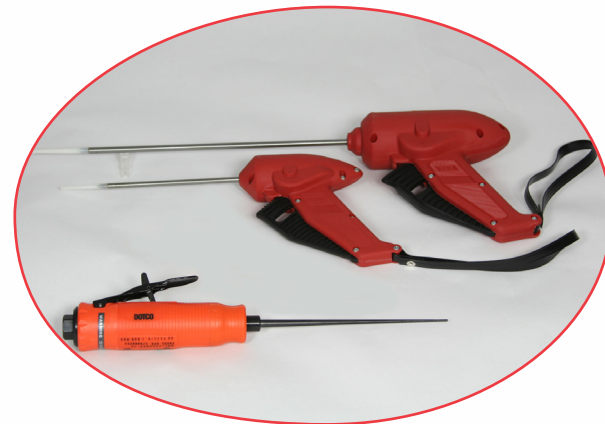

Rings

Our Metal Rings are made from the highest quality raw material and manufacturing technology to assure excellent performance in the most demanding work conditions.

Tapes, Belts, Straps

Complete line of spindle tapes and drive belts, light-weight conveyor belts and pulling straps.

Traveler Hooks

For installing travelers and devices for removing waste.

Spin Cleans

Designed to remove fly and fiber waste safely from rolls and hard to reach machine areas.

**AB
CARTER
INC.**

**AB
CARTER
INC.**